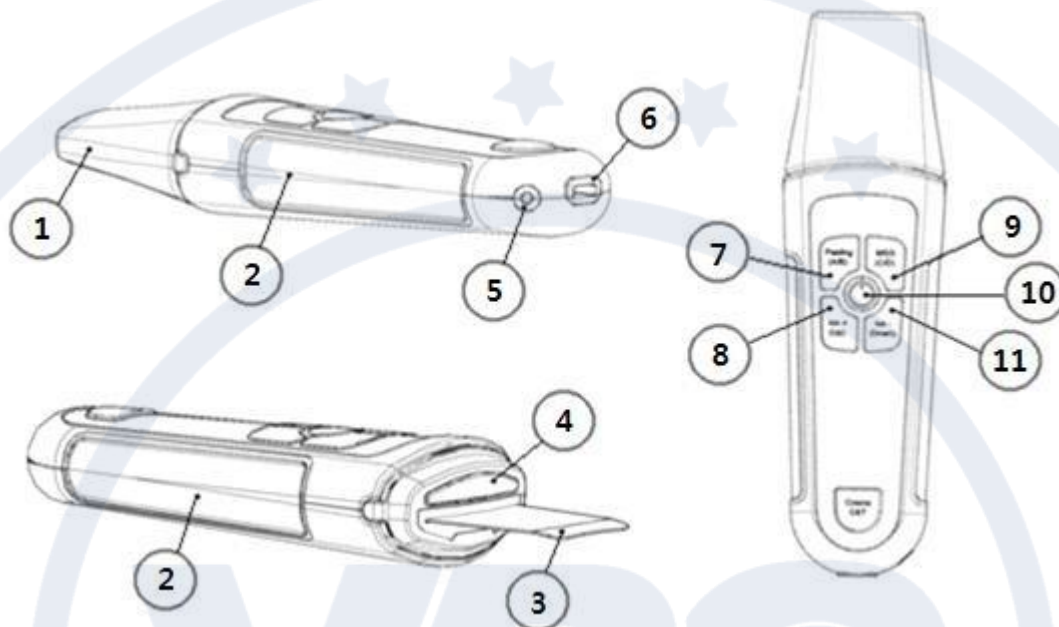

SONOPEEL Manual for Quick use

Components

Main Body

1. Scrubber cap for protection of blade 2. ION earth place 3. Scrubber blade 4. RED, BLUE light emitting area 5. Output area of low frequency massage 6. Connector 7. PEELING (A/B) button 8. ION+ (UP) button 9. MSG (C/D) button 10. POWER & FUNCTION button 11. ION-(DOWN)

USB charge cable, low frequency electrode for massage, low frequency massage line