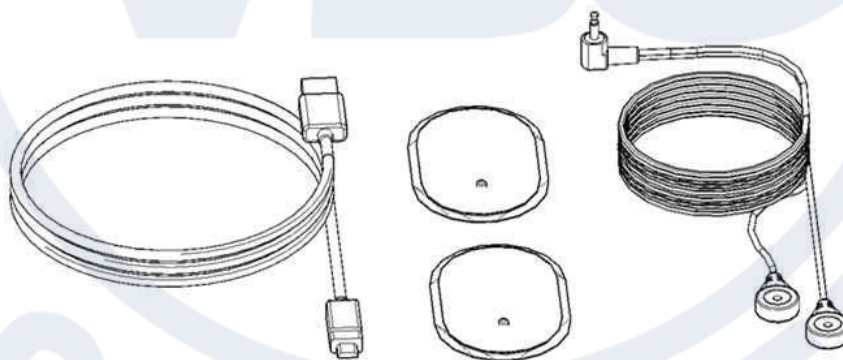

SONOPEEL Manual for Quick use

Components

Main Body

1. Scrubber cap for protection of blade 2. ION earth place 3. Scrubber blade 4. RED, BLUE light emitting area 5. Output area of low frequency massage 6. Connector 7. PEELING (A/B) button 8. ION+ (UP) button 9. MSG (C/D) button 10. POWER & FUNCTION button 11. ION-(DOWN)

USB charge cable, low frequency electrode for massage, low frequency massage line